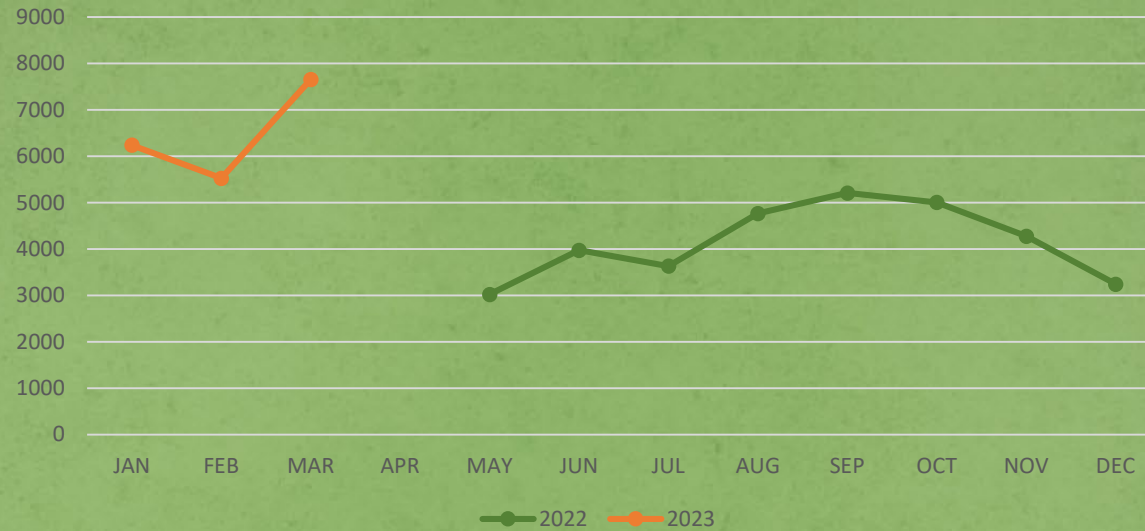

-  **Long Term Projects**
-  **Large Projects**
-  **Projects with Complicated Requirements**

## Dedicated Locator Requests

	JAN	FEB	MAR	APR	MAY	JUN	JUL	AUG	SEP	OCT	NOV	DEC	Year To Date
<b>2022</b>					3,024	3,977	3,634	4,769	5,210	5,006	4,279	3,246	41,727
<b>2023</b>	6,243	5,526	7,654										6,243